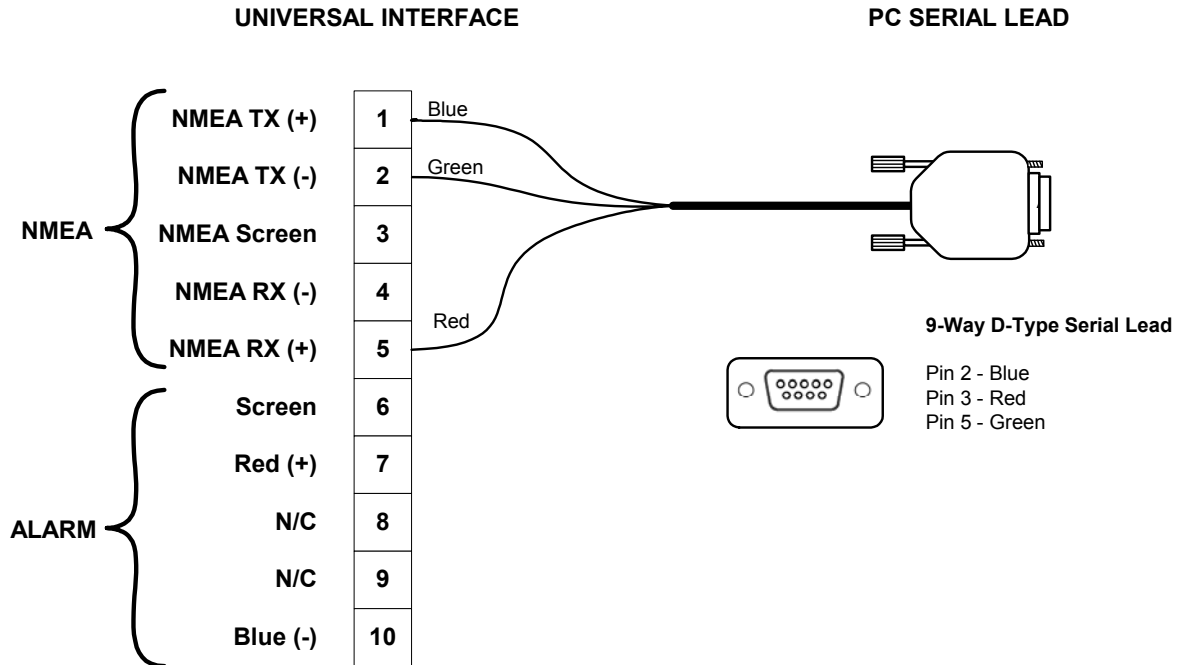

---

**Connection Details for the h1000 Universal Interface to a PC Serial Port**

---

Any questions relating to this information should be directed to the Technical Services department.

B&G Technical Services  
Premier Way  
Abbey Park  
Romsey  
Hampshire  
SO51 9AQ  
UK